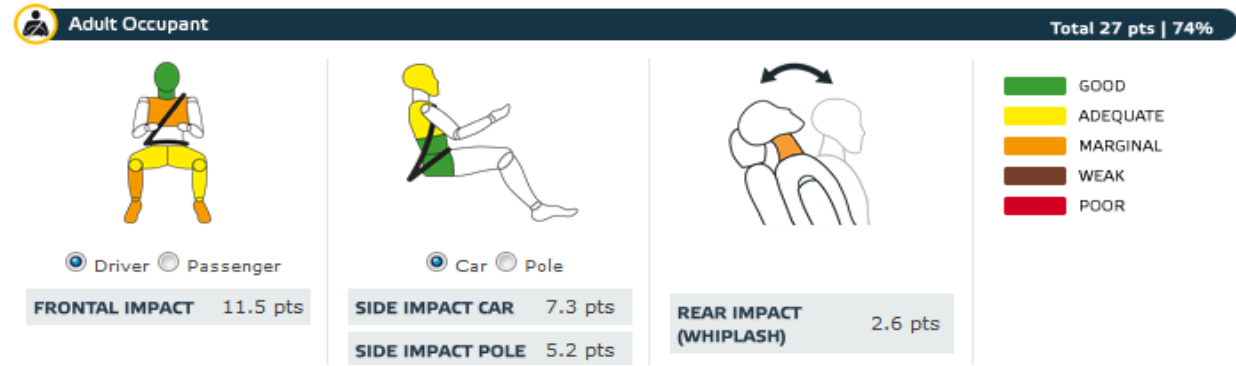

Mercedes Viano (2002)

Mercedes Citan (2013)

Renault Kangoo (2003)

Renault Kangoo (2008)

VW Caddy (2007)

Adult occupant protection

Frontal impact driver

Frontal impact passenger

Side impact driver

- GOOD
- ADEQUATE
- MARGINAL
- WEAK
- POOR

FIAT Doblo (2004)

Adult occupant protection

Frontal impact driver

Frontal impact passenger

Side impact driver

- GOOD
- ADEQUATE
- MARGINAL
- WEAK
- POOR

Citroen Berlingo (2008)

Adult occupant protection

Frontal impact driver

Frontal impact passenger

Side impact driver

- GOOD
- ADEQUATE
- MARGINAL
- WEAK
- POOR

Dacia Lodgy (2012)

Adult Occupant Total 26 pts | 72%