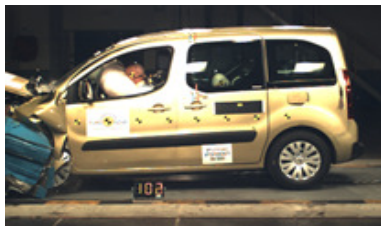

Mercedes Viano (2002)

Mercedes Citan (2013)

Renault Kangoo (2003)

Renault Kangoo (2008)

VW Caddy (2007)

Adult occupant protection

Frontal impact driver

Frontal impact passenger

Side impact driver

- GOOD
- ADEQUATE
- MARGINAL
- WEAK
- POOR

FIAT Doblo (2004)

Adult occupant protection

Frontal impact driver

Frontal impact passenger

Side impact driver

- GOOD
- ADEQUATE
- MARGINAL
- WEAK
- POOR

Citroen Berlingo (2008)

Adult occupant protection

Frontal impact driver

Frontal impact passenger

Side impact driver

- GOOD
- ADEQUATE
- MARGINAL
- WEAK
- POOR

Dacia Lodgy (2012)

Adult Occupant Total 26 pts | 72%